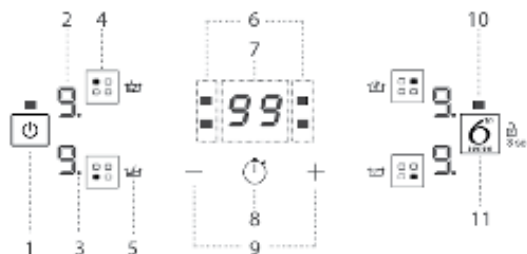

1. On/Off button
2. Cooking level selected
3. Zone selection indicator
4. Cooking zone selection button
5. Special function icon
6. Timer indicators active for the selected zone
7. Cooking time indicator
8. Timer activation button
9. Power and cooking time adjustment buttons
10. Indicator light – function active
11. 6th Sense button/Key lock button – 3 seconds

DISTRIBUTED BY ARISIT PTY LTD

40-50 Mark Anthony Drive, Dandenong South VIC 3175
Ph: 1300 762 219 Fax: 03 9768 0838 Website: www.arisit.com