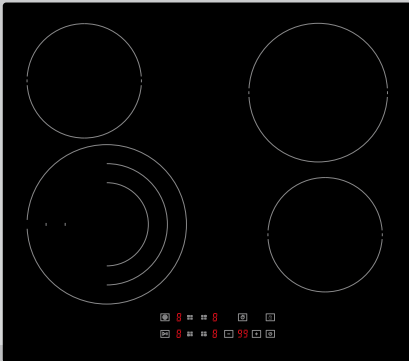

WRT6340AUS

60CM 4-ZONE CERAMIC HOB WITH TRIPLE ZONE

FEATURES & BENEFITS

TRIPLE ZONE

Extended zones can provide a larger cooking area and additional heat to fit for different sizes of cooking pan

STOP & GO

Suspend the cooking process if you're interrupted then re-start again at the same temperature in an instant with the Stop & Go function.

BLACK CERAMIC GLASS

A completely smooth cooking surface makes the cooktop extremely easy to clean with just a wipe.

CHILD LOCK

Featuring a Child Lock function to prevent toddlers and children from accidentally using the hob.

RESIDUAL HEAT INDICATOR

As an added safety precaution, all Whirlpool ceramic hobs have residual heat indicators on each zone to alert you when a zone is still hot.

WARRANTY

Guarantees peace of mind and value for money knowing that any product fault or defect is covered by full replacement parts and/or a service call to ensure the product works as described.

TECHNICAL SPECIFICATIONS

TYPE	60cm Built-in Ceramic Hob
COOKING ZONES	4
COLOR / FINISH	Black Ceramic Glass
CONTROL	Touch Control
LOCATION OF CONTROL PANEL	Front
PRODUCT NET WEIGHT	8.24kg
PRODUCT DIMENSION	W 590mm x H 51mm x D 520mm
CUT-OUT DIMENSION	W 560mm x D 500mm
FUNCTIONS	Triple Zone, Stop & Go Function
FEATURES	Child Lock, Timer, Residual Heat Indicator, Auto Shutdown, Overheat Protection, Overflow Protection
TOTAL POWER	6,500W
LEFT, FRONT ZONE	2,300W/1,500W/700W
LEFT, REAR ZONE	1,200W
RIGHT FRONT ZONE	1,200W
RIGHT REAR ZONE	1,800W
POWER SETTING	9 levels
ENERGY INPUT	Electric
POWER VOLTAGE	220-240V~, or 380-415V 3N~, 50-60Hz
LENGTH OF POWER CORD	110cm (without plug)
PACKAGING DIMENSION	W 635mm x H 113mm x D 568mm
GROSS WEIGHT	9.15kg
COUNTRY OF ORIGIN	Asia
WARRANTY	5 years