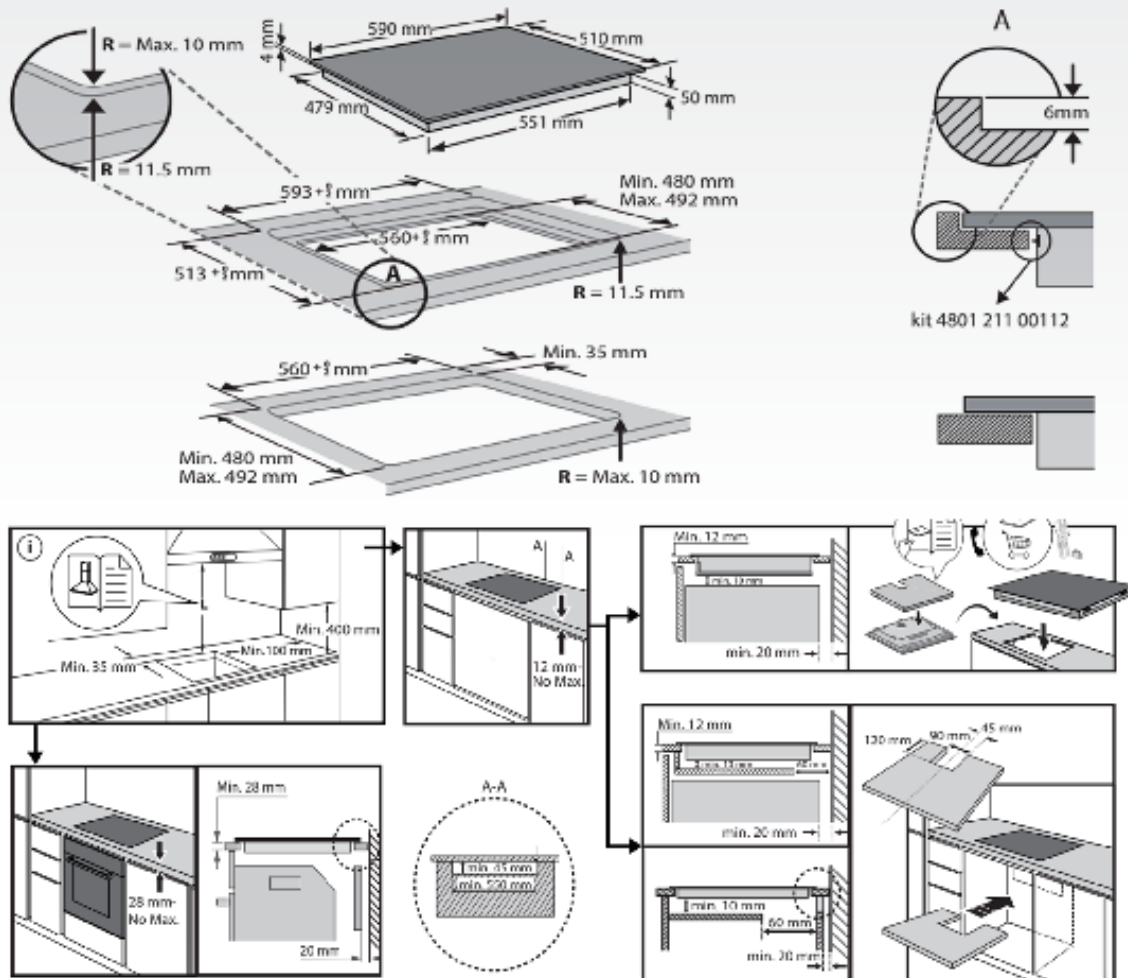

INSTALLATION GUIDE

CONTROL PANEL