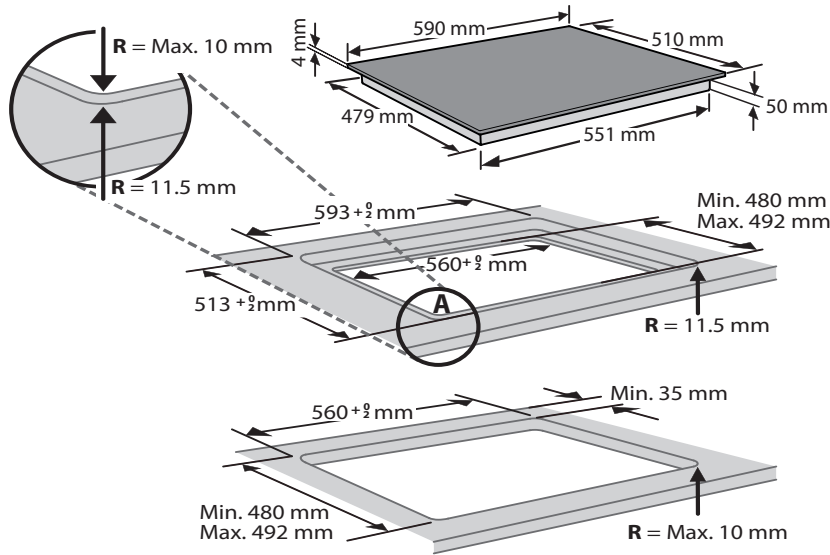

INSTALLATION

ELECTRICAL CONNECTION

Electrical connection must be made before connecting the appliance to the electricity supply.

Installation must be carried out by qualified personnel who know the current safety and installation regulations. Specifically, installation must be carried out in compliance with the regulations of the local electricity supply company.

Make sure the voltage specified on the data plate located on the bottom of the appliance is the same as that of the home.

Regulations require that the appliance be earthed: use conductors (including the earth conductor) of the appropriate size only.