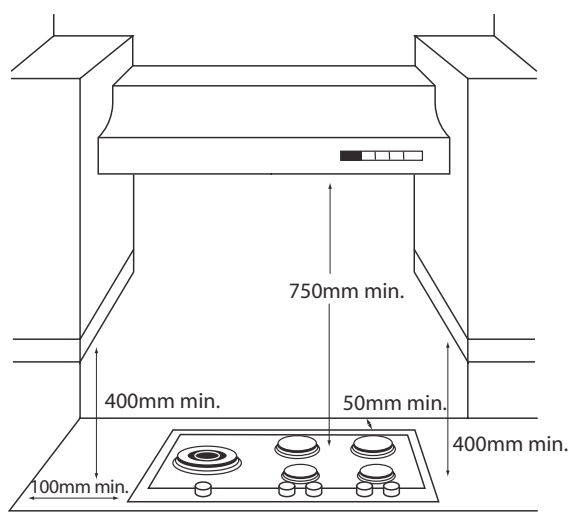

Big on width. Big on features. Big on output.

AKT915IX

90cm Stainless Steel Gas Cooktop

- 90cm cooktop
- 4 burners plus one wok burner, with natural/LPG conversion.
- 4 crown Wok burner: a 14.8mj wok burner that outperforms all others with 4 rings of flame. 4 crowns gives better heat distribution and quicker heating times.
- 3 cast iron trivets.
- Easy to use front controls with increased safety, as you do not have to lean across the hob to adjust the heat settings.
- Laser etching. All of our serigraphy is laser etched which means they will never rub off.
- Stainless steel caps on knobs, for perfect styling.
- Safety: flame failure device on all burners

Number One Appliance Manufacturer in the World.

Whirlpool®

GUESS WHOSE MUM'S GOT A WHIRLPOOL?®

whirlpool.com.au whirlpool.co.nz

Dimensions / Installation Guide

AKT915IX

90cm Stainless Steel Gas Cooktop

Appliance H x W x D (mm)	38 x 860 x 510	
Cut-out H x W x D (mm)	40 x 840 x 480	
Burner	Output (Natural Gas)	Pot size (Diameter)
Front right	4.0 MJ/h	8 to 14 cm
Rear right	12.5 MJ/h	24 to 26 cm
Front middle	7.0 MJ/h	16 to 22 cm
Rear middle	7.0 MJ/h	16 to 22 cm
Wok 4 burner crown	14.8 MJ/h	24 to 26 cm