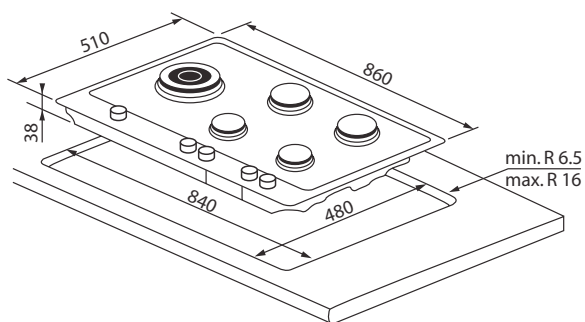

Big on width. Big on features. Big on output.

AKT915IX

90cm Stainless Steel Gas Cooktop

- 90cm cooktop
- 4 burners plus one wok burner, with natural/LPG conversion.
- 4 crown Wok burner: a 14.8mj wok burner that outperforms all others with 4 rings of flame. 4 crowns gives better heat distribution and quicker heating times.
- 3 cast iron trivets.
- Easy to use front controls with increased safety, as you do not have to lean across the hob to adjust the heat settings.
- Laser etching. All of our serigraphy is laser etched which means they will never rub off.
- Stainless steel caps on knobs, for perfect styling.
- Safety: flame failure device on all burners

Number One Appliance Manufacturer in the World.

Whirlpool®

GUESS WHOSE MUM'S GOT A WHIRLPOOL?®

whirlpool.com.au whirlpool.co.nz

Dimensions / Installation Guide

AKT915IX

90cm Stainless Steel Gas Cooktop

Appliance H x W x D (mm)	38 x 860 x 510	
Cut-out H x W x D (mm)	40 x 840 x 480	
Burner	Output (Natural Gas)	Pot size (Diameter)
Front right	4.0 MJ/h	8 to 14 cm
Rear right	12.5 MJ/h	24 to 26 cm
Front middle	7.0 MJ/h	16 to 22 cm
Rear middle	7.0 MJ/h	16 to 22 cm
Wok 4 burner crown	14.8 MJ/h	24 to 26 cm