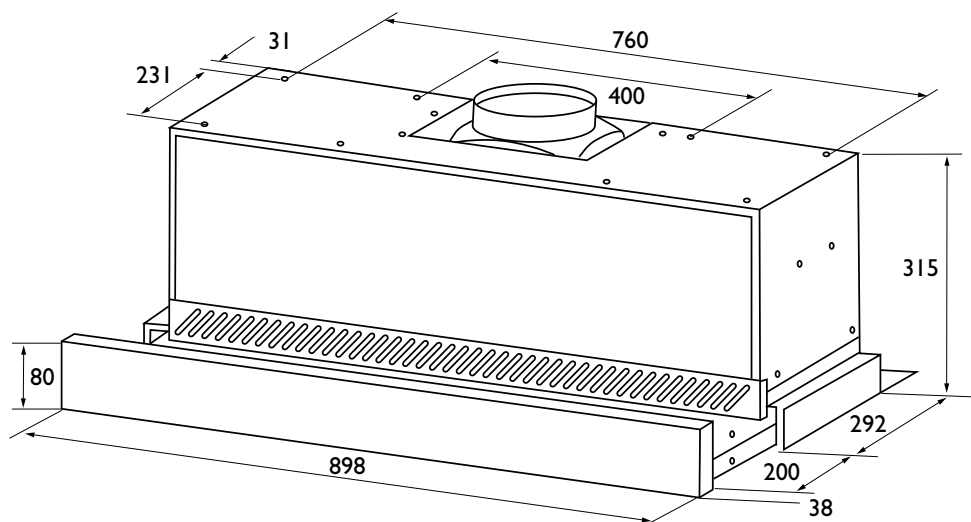

AKR940IX

90cm Slide Out Rangehood

AKR940 IX

| | |
|----------------------------|------|
| Dimensions | |
| Height (mm) | 315 |
| Width (mm) | 900 |
| Depth (mm) | 330 |
| Duct diameter (mm) | 150 |
| Air flow | 570 |
| Speed 1 (m ³ h) | 400 |
| Speed 2 (m ³ h) | 483 |
| Speed 3 (m ³ h) | 570 |
| Noise | 54dB |
| Voltage | 240 |