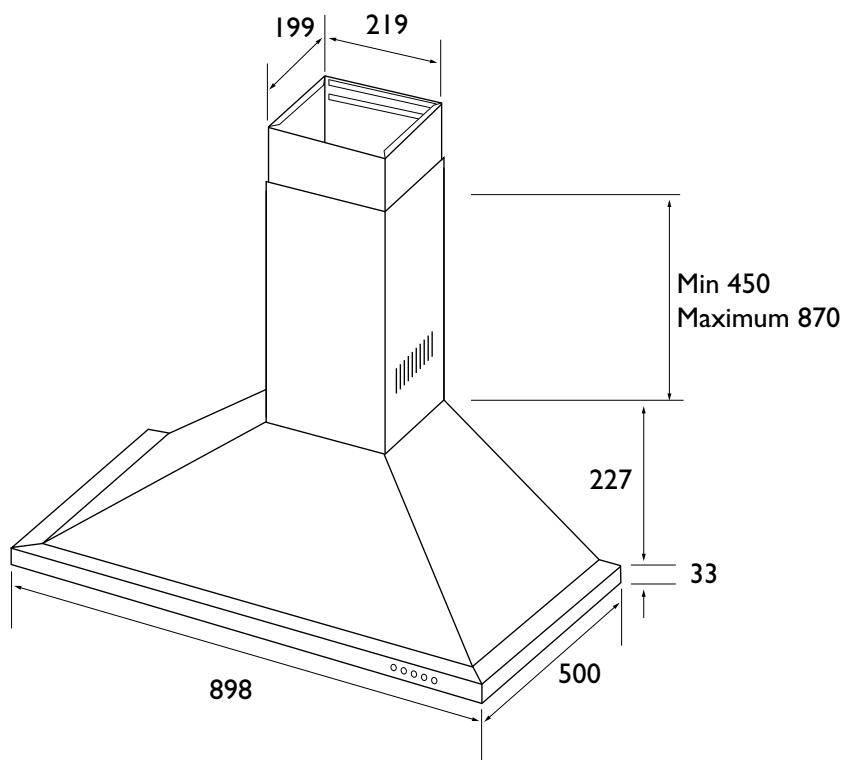

Dramatic design feature in the kitchen with high efficiency.

AKR9101X

90cm Wall Mount Canopy Rangehood

- 90cm width
- Suitable for 70 - 90cm cooktops
- 3 speeds for greater control
- Twin halogen downlights for maximum illumination: 2 x 20w.
- Tangential fan ensuring greater efficiency
- Dishwasher safe aluminium mesh grease filters
- Select recirculating or ducted

AKR910IX

90cm Wall Mount Canopy Rangehood

AKR910 IX

Dimensions

Height x Width x Depth (mm) 710 x 898 x 500

Chimney (mm) 710 - 1130

Duct diameter (mm) 150

Air flow maximum 640m³/hr