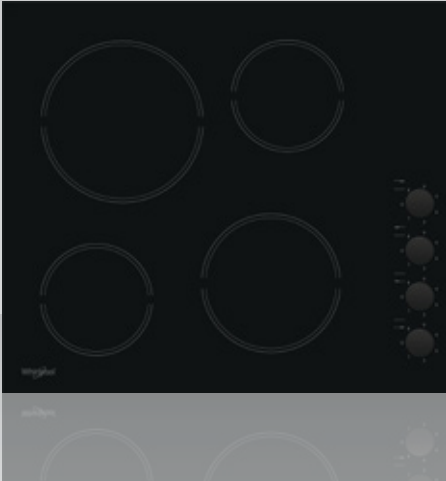

WR619CHAUS

60CM 4 ZONE RADIANT COOKTOP

FEATURES & BENEFITS

EASY TO USE KNOB CONTROLS

Easy grip control knobs are situated on a convenient side control panel.

EASY TO CLEAN GLASS SURFACE

A completely smooth cooking surface make the cooktop extremely easy to clean with just a wipe.

6 POWER LEVELS

Choose from 6 power levels on all zone at the turn of a dial.

WARRANTY

Guarantees peace of mind and value for money knowing that any product fault or defect is covered by full replacement parts and/or a service call to ensure the product works as described.

TECHNICAL SPECIFICATIONS

TYPE	4-Zone Ceramic Hob
COLOUR/FINISH	Black Ceramic Glass
CONTROL	Knobs
NET WEIGHT	8.5kg
PRODUCT DIMENSION	W 580mm x H 50mm x D 510mm
CUT OUT DIMENSION	W 560mm x H 40mm x D 490mm
POWER	6,200 W 6 power levels
POWER OUTPUT	Front Left: 1,200 W Rear Left: 2,100 W Rear Right: 1,200 W Front Right: 1,700 W*
SOCKET/FUSE SPUR UNIT	27A
LENGTH OF ELECTRICAL SUPPLY CORD	120cm
VOLTAGE	230
FREQUENCY (HZ)	50/60
INSTALLATION	Built-In
EAN	8003437645990
PLACE OF MANUFACTURE	Italy
WARRANTY	5 years