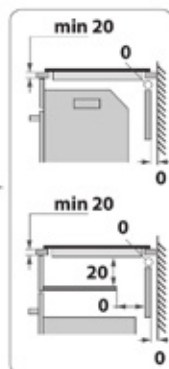

WR619CHAUS

60CM 4 ZONE RADIANT COOKTOP

FEATURES & BENEFITS

EASY TO USE KNOB CONTROLS

Easy grip control knobs are situated on a convenient side control panel.

EASY TO CLEAN GLASS SURFACE

A completely smooth cooking surface make the cooktop extremely easy to clean with just a wipe.

6 POWER LEVELS

Choose from 6 power levels on all zone at the turn of a dial.

WARRANTY

Guarantees peace of mind and value for money knowing that any product fault or defect is covered by full replacement parts and/or a service call to ensure the product works as described.

TECHNICAL SPECIFICATIONS

TYPE	4-Zone Ceramic Hob
COLOUR/FINISH	Black Ceramic Glass
CONTROL	Knobs
NET WEIGHT	8.5kg
PRODUCT DIMENSION	W 580mm x H 50mm x D 510mm
CUT OUT DIMENSION	W 560mm x H 40mm x D 490mm
POWER	6,200 W 6 power levels
POWER OUTPUT	Front Left: 1,200 W Rear Left: 2,100 W Rear Right: 1,200 W Front Right: 1,700 W*
SOCKET/FUSE SPUR UNIT	27A
LENGTH OF ELECTRICAL SUPPLY CORD	120cm
VOLTAGE	230
FREQUENCY (HZ)	50/60
INSTALLATION	Built-In
EAN	8003437645990
PLACE OF MANUFACTURE	Italy
WARRANTY	5 years