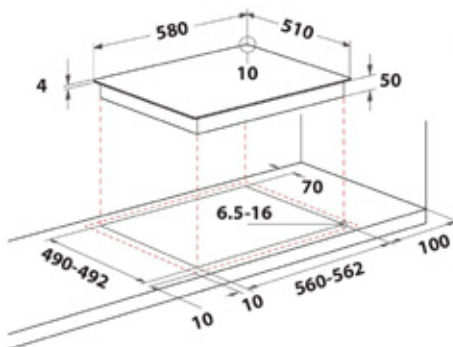

TECHNICAL SPECIFICATIONS

TYPE	4-Zone Ceramic Hob
COLOUR/FINISH	Black Ceramic Glass
CONTROL	Knobs
NET WEIGHT	8.5kg
PRODUCT DIMENSION	W 580mm x H 50mm x D 510mm
CUT OUT DIMENSION	W 560mm x H 40mm x D 490mm
POWER	6,200 W 6 power levels
POWER OUTPUT	Front Left: 1,200 W Rear Left: 2,100 W Rear Right: 1,200 W Front Right: 1,700 W*
SOCKET/FUSE SPUR UNIT	27A
LENGTH OF ELECTRICAL SUPPLY CORD	120cm
VOLTAGE	230
FREQUENCY (HZ)	50/60
INSTALLATION	Built-In
EAN	8003437645990
PLACE OF MANUFACTURE	Italy
WARRANTY	5 years